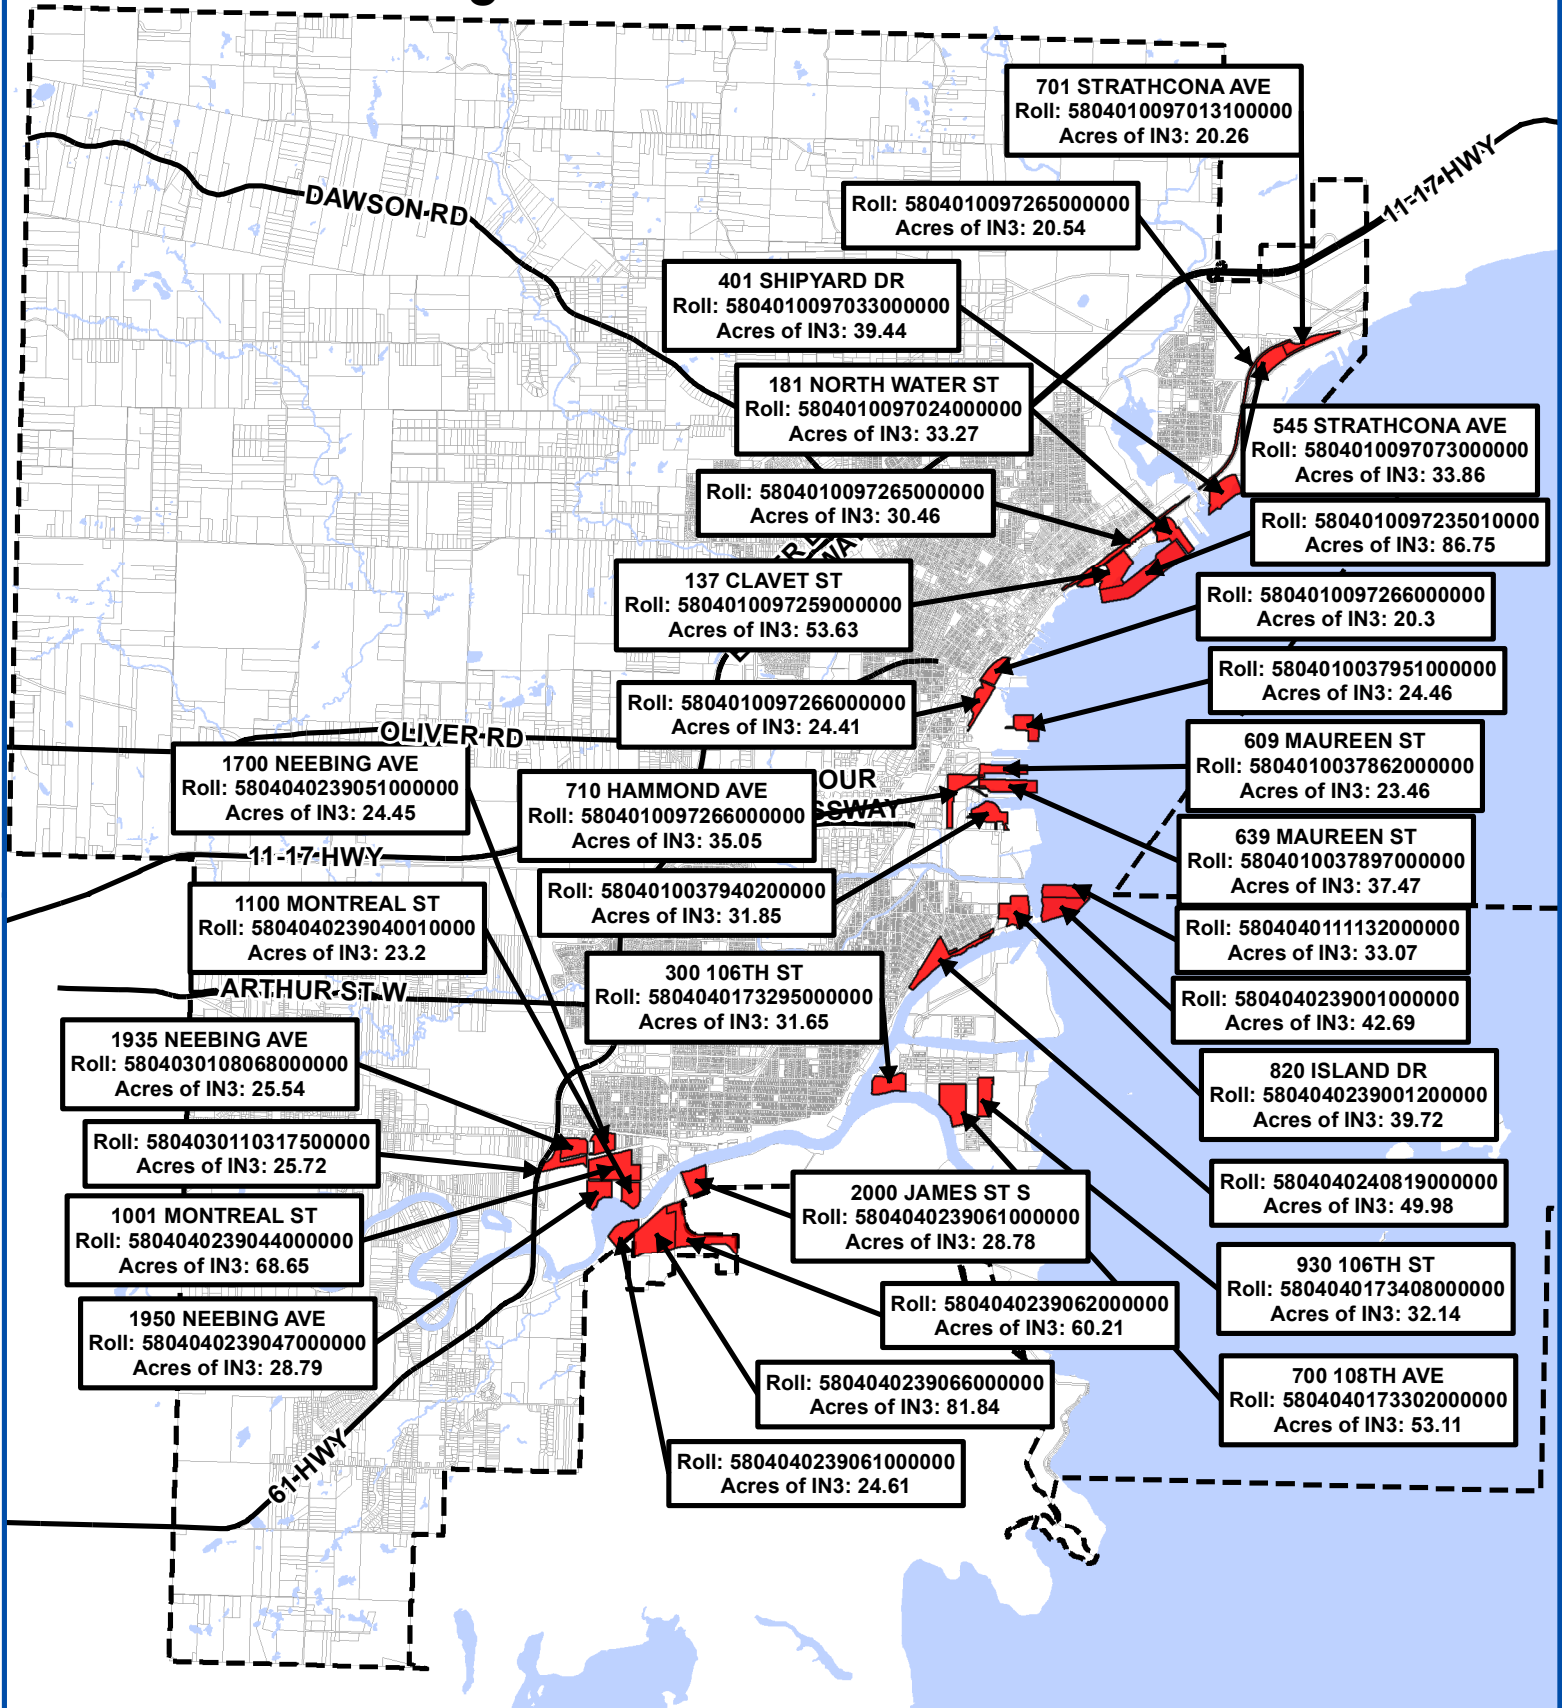

Heavy Industrial Zoned Lands

Including Lands Between 20 and 100 Acres

Legend

- Heavy Industrial Zoned Lands (Between 20 and 100 ac)
- Roll Boundary
- City Limits
- Waterbodies

February 2021